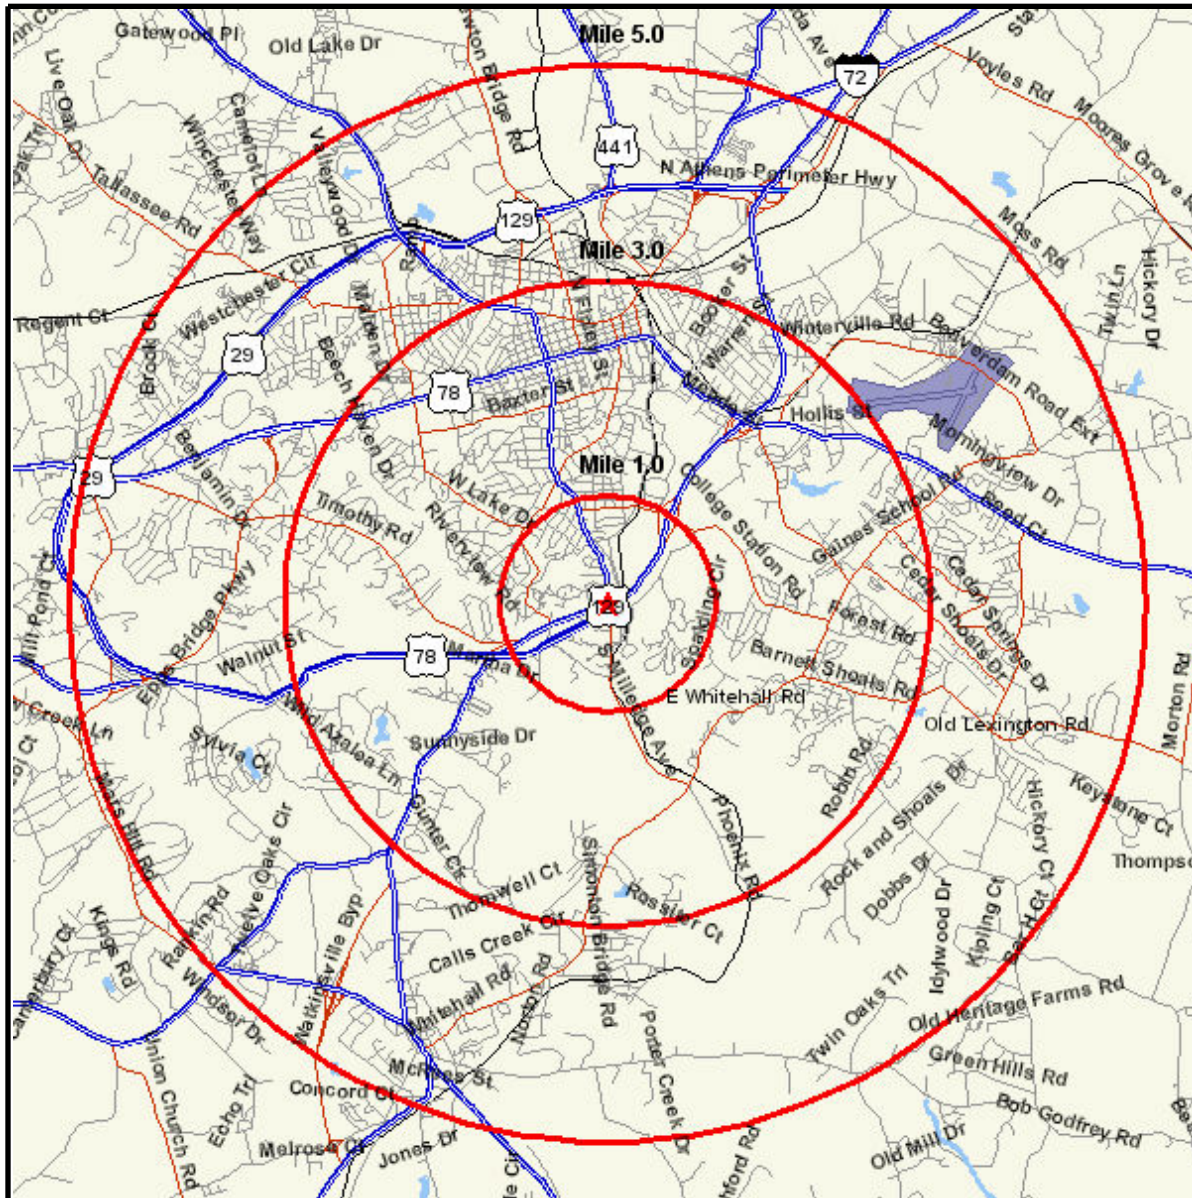

Area Map

Prepared For: BEN CHAPPELL
Project Code: 2534115

Order #: 964407398
Site: 01

MACON HWY AND S MILLEDGE AVE
ATHENS, GA
Coord: 33.922290, -83.378380
Radius - See Appendix for Details

Area Map

Prepared For: **BEN CHAPPELL**
Project Code: 2534115

Order #: 964407398
Site: 01

Appendix: Area Listing

Area Name:

Type: Radius

Radius Definition:

MACON HWY AND S MILLEDGE AVE	Center Point:	33.922290	-83.378380
	Circle/Band:	0.00 -	1.00

Area Name:

Type: Radius

Radius Definition:

MACON HWY AND S MILLEDGE AVE	Center Point:	33.922290	-83.378380
	Circle/Band:	0.00 -	3.00

Area Name:

Type: Radius

Radius Definition:

MACON HWY AND S MILLEDGE AVE	Center Point:	33.922290	-83.378380
	Circle/Band:	0.00 -	5.00